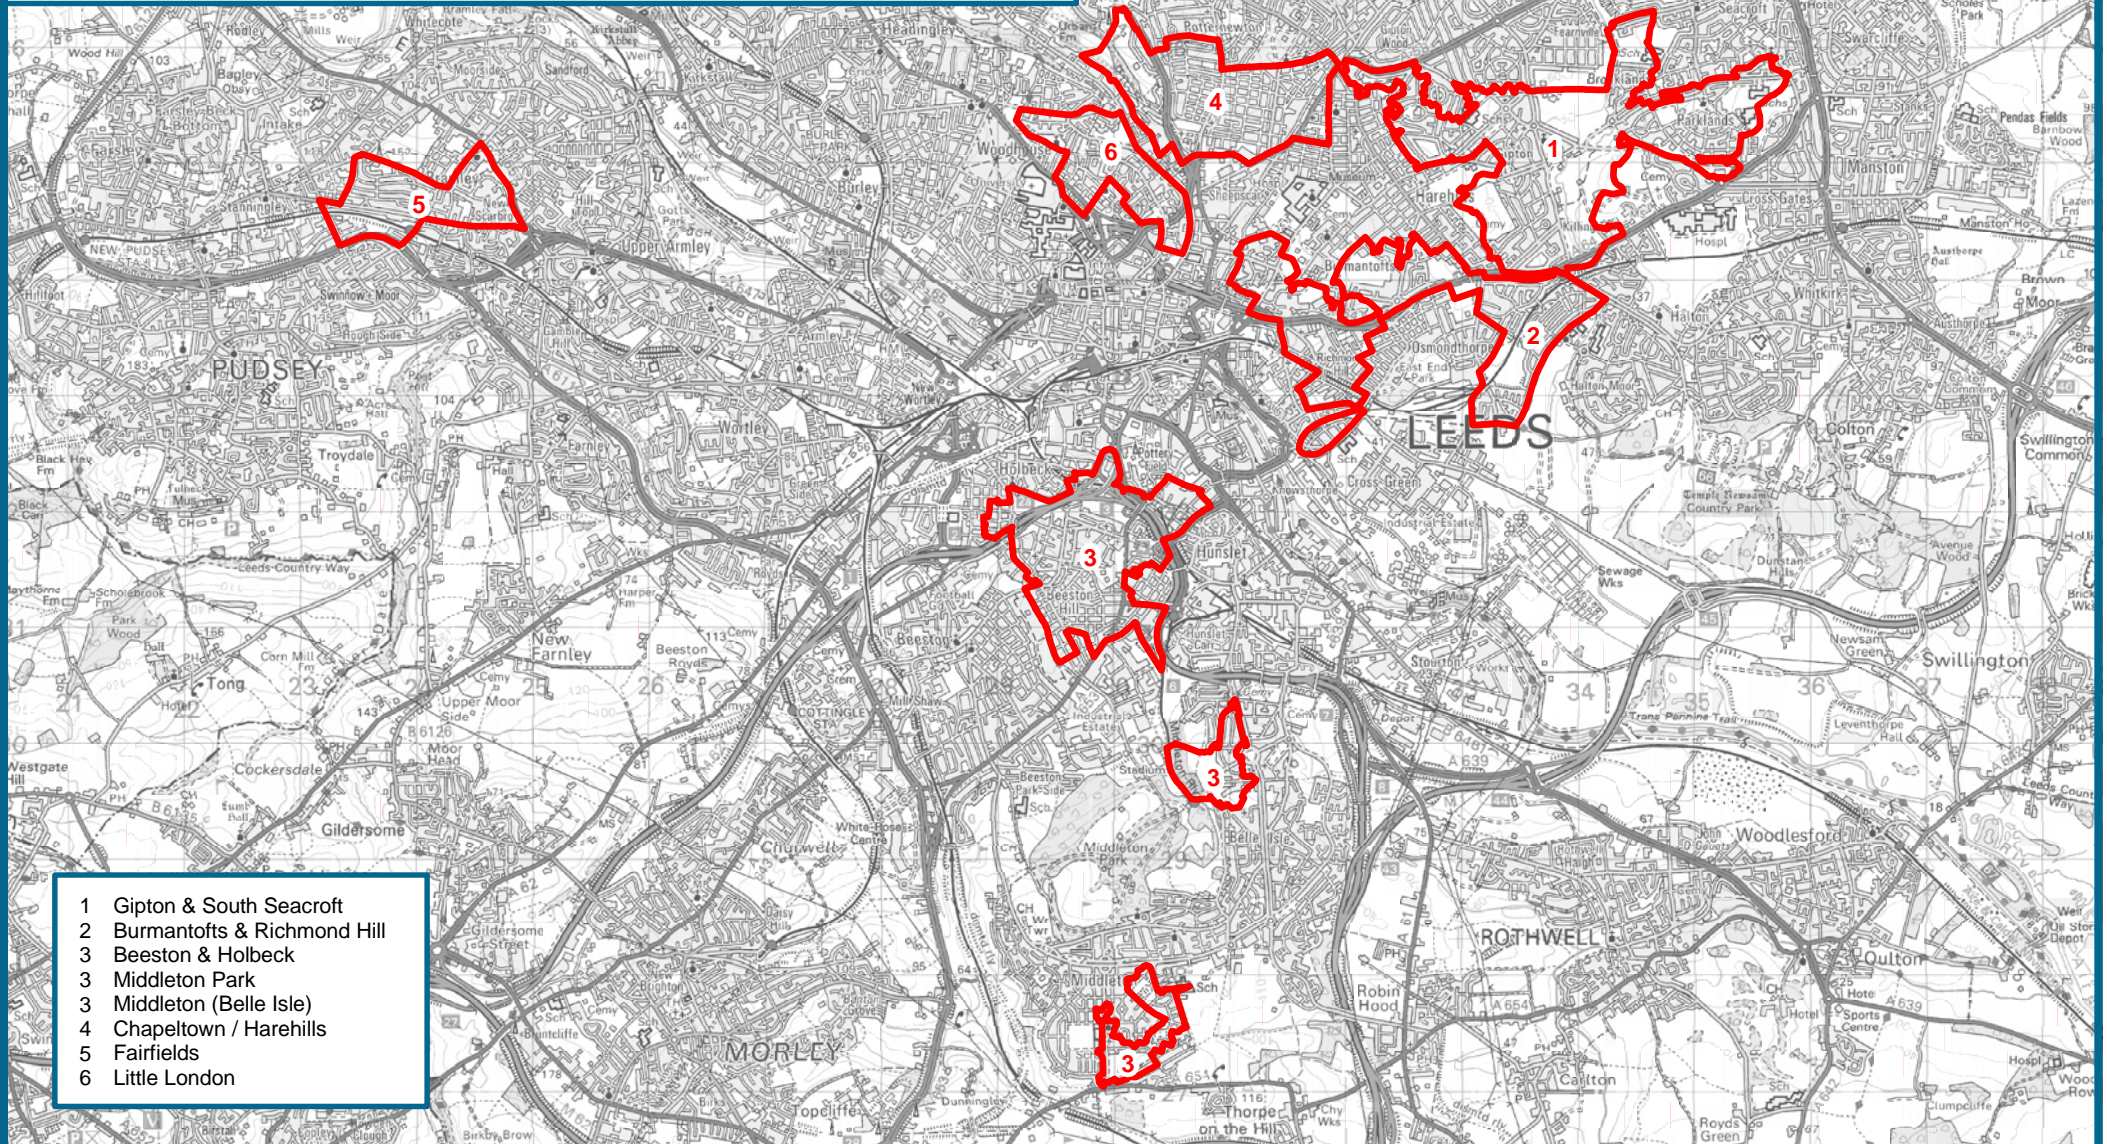

# Intensive Neighbourhood Management Areas

## Proposed Operational Areas - 20/02/2006

- 1 Gipton & South Seacroft
- 2 Burmantofts & Richmond Hill
- 3 Beeston & Holbeck
- 3 Middleton Park
- 3 Middleton (Belle Isle)
- 4 Chapeltown / Harehills
- 5 Fairfields
- 6 Little London

PRODUCED BY THE STRATEGY TEAM, NEIGHBOURHOODS AND HOUSING DEPT, LEEDS CITY COUNCIL

This map is based upon the Ordnance Survey's Digital Data with the permission of the Ordnance Survey on behalf of the Controller of Her Majesty's Stationery Office  
 © Unauthorised reproduction infringes Crown Copyright and may lead to prosecution or civil proceedings  
 © Crown Copyright. All rights reserved. Leeds City Council O.S. Licence No. 100019567 (2006)